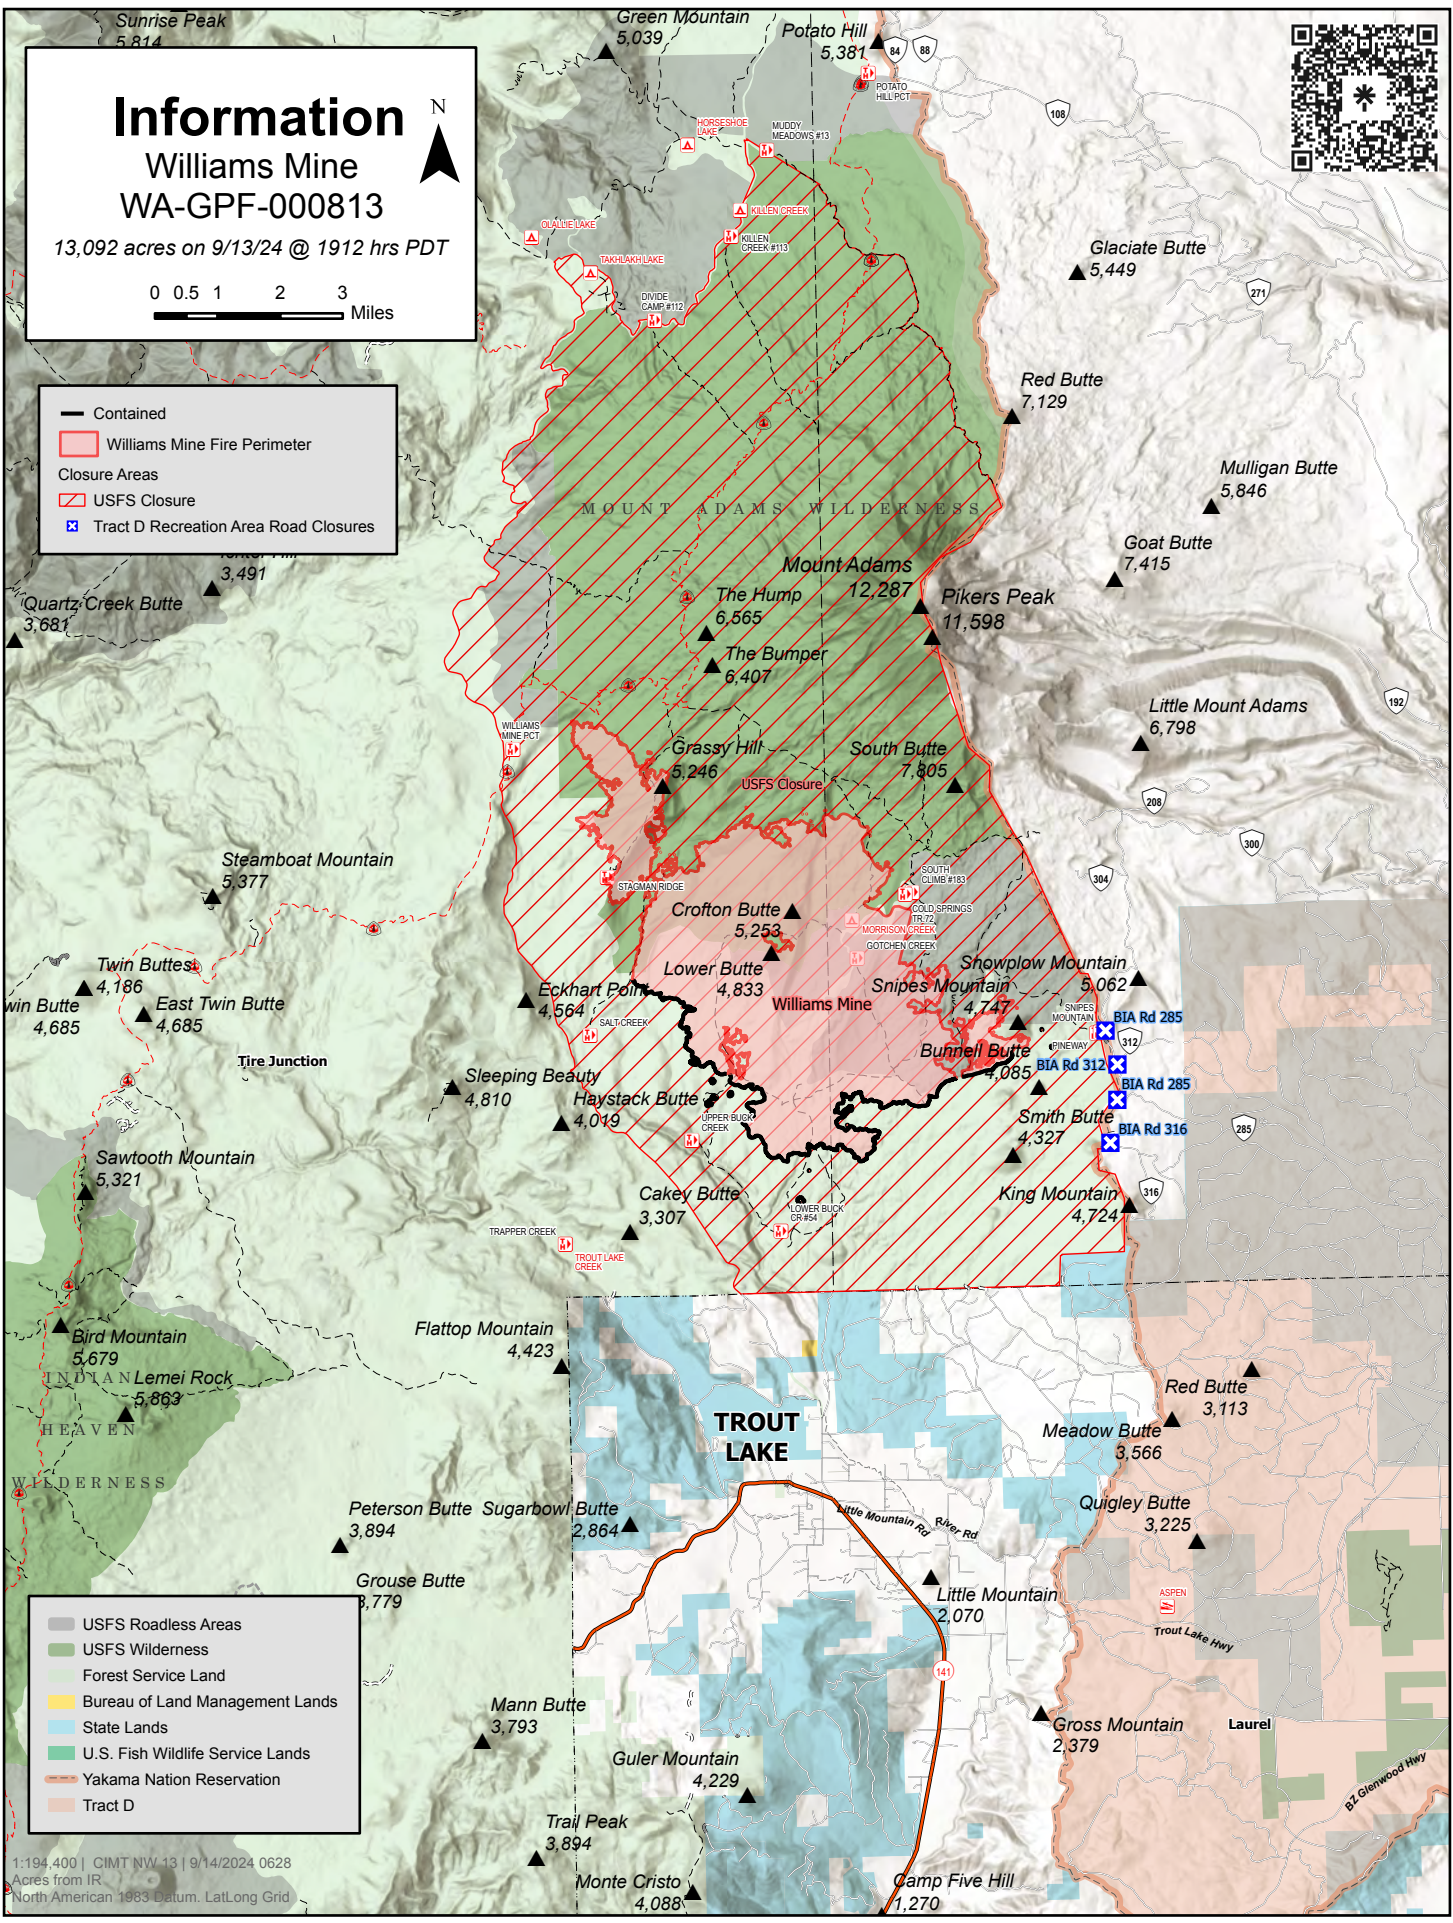

Information

Williams Mine
WA-GPF-000813

13,092 acres on 9/13/24 @ 1912 hrs PDT

- Contained
- ▭ Williams Mine Fire Perimeter
- Closure Areas
 - ▭ USFS Closure
 - ▭ Tract D Recreation Area Road Closures

- ▭ USFS Roadless Areas
- ▭ USFS Wilderness
- ▭ Forest Service Land
- ▭ Bureau of Land Management Lands
- ▭ State Lands
- ▭ U.S. Fish Wildlife Service Lands
- ▭ Yakama Nation Reservation
- ▭ Tract D

1:194,400 | CIMT NW 13 | 9/14/2024 0628
Acres from IR
North American 1983 Datum, Lat/Long Grid